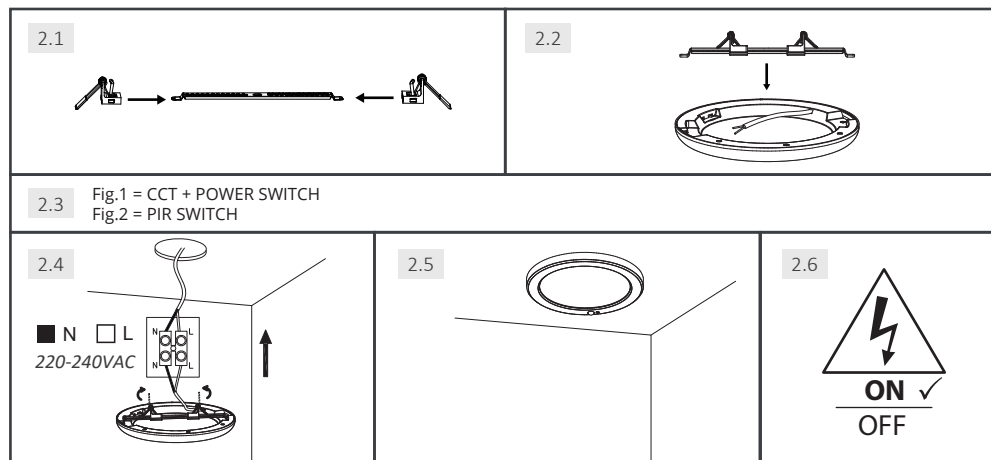

2 Installation / Installation / Installatie / Instalación / Installation / Instalacja / Instalação

IMPORTER: Prima Group 2004 LTD, Bulgaria, 1784 Sofia, Mladost 1, bl. 144, Ground Floor; Phone: +359 2 988 45 72;
IMPORTEUR: Prima Group 2004 LTD, Bulgarien, 1784 Sofia, Mladost 1, bl. 144, Erdgeschoss; Telefon: +359 2 988 45 72;
ВНОСИТЕЛ: Прима Груп 2004 ООД, България, 1784 София, Младост 1, бл. 144, Партер; Телефон: +359 2 988 45 72;
IMPORTATORE: Prima Group 2004 LTD, Bulgaria, 1784 Sofia, Mladost 1, bl. 144, Pianoterra; Telefono: +359 2 988 45 72;