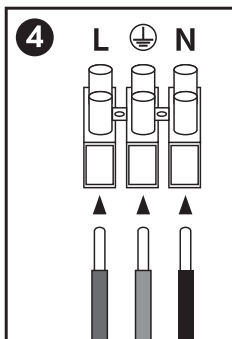

OPTONICA

LED CEILING LAMP STAR

EN

WARNING!

DE

WARNING!

BG

ВНИМАНИЕ!