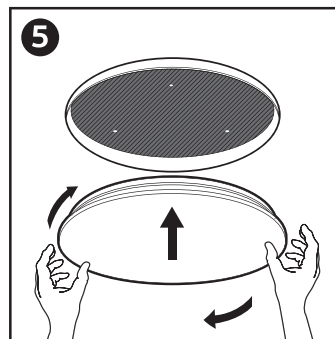

OPTONICA

LED CEILING LAMP STAR

EN

WARNING!

DE

WARNING!

BG

ВНИМАНИЕ!