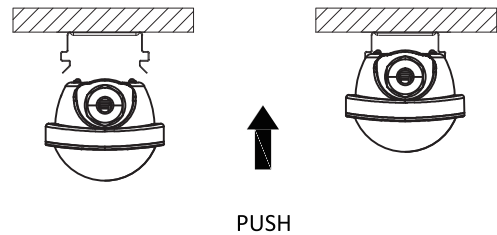

### Surface Mounting

Installation screw **ST4.2 X 30**

### Suspension Mounting

Autogamy hanging rope

3

Outside the connection wire diameter shall apply : 2G1.0mm<sup>2</sup>~2G2.0mm<sup>2</sup>

4

PUSH

1. The luminaire shall be installed by a qualified electrician and wired in accordance with the latest IEE electrical regulations or the national requirements
2. Do not switch on before complete installation
3. The luminaire shall, under no circumstance, be covered with insulation matting or similar material.