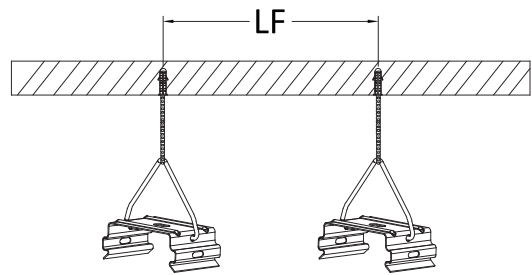

Suspension Mounting

Autogamy hanging rope

3