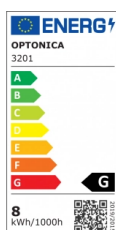

OPTONICA

Faretto Downlight LED COB Rotondo Orientabile 60°

Potenza **Colore della luce**

• 8W

Luce fredda

Stamps

Specifiche tecniche

Numero di catalogo	3201
Brand	Optonica
Product Code	CB8-A1
Power	8W
Energy Consumption	8 kWh/1000h
Input voltage	AC175-265V
Flux	560 lm
FLUX per watt	70lm/W
IP	20
Dimmable	No
Correlated Color Temperature	6000K
Light Color	Luce fredda
Wattage Equivalent	64W
EAN Code	3800156632011
Energy Efficiency Label	G
Beam angle	60°

Hole Size	φ85 mm
Power Factor	0.5
On/Off Cycles	25 000x
Instant On	0.1s
Material	Aluminium
Operating Frequency	50-60 Hz
Temperature	-20°C / +40°C
Ra ≥	80
Life span	25 000 Hours
Color Code	860
LED Type	COB
Lumen maintenance at end of service life	70%
Size of product	φ95x55 mm
Size of package	100x100x70 mm
Size of Box	370x220x320 mm
Items per pack	1
Items per box	30
Gross weight	0,238 kg