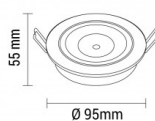

OPTONICA

Faretto Downlight LED COB Rotondo Orientabile 60°

Potenza **Colore della luce**

• 8W

Luce fredda

Stamps

Specifiche tecniche

Numero di catalogo	3201
Brand	Optonica
Product Code	CB8-A1
Power	8W
Energy Consumption	8 kWh/1000h
Input voltage	AC175-265V
Flux	560 lm
FLUX per watt	70lm/W
IP	20
Dimmable	No
Correlated Color Temperature	6000K
Light Color	Luce fredda
Wattage Equivalent	64W
EAN Code	3800156632011
Energy Efficiency Label	G
Beam angle	60°

Hole Size	φ85 mm
Power Factor	0.5
On/Off Cycles	25 000x
Instant On	0.1s
Material	Aluminium
Operating Frequency	50-60 Hz
Temperature	-20°C / +40°C
Ra ≥	80
Life span	25 000 Hours
Color Code	860
LED Type	COB
Lumen maintenance at end of service life	70%
Size of product	φ95x55 mm
Size of package	100x100x70 mm
Size of Box	370x220x320 mm
Items per pack	1
Items per box	30
Gross weight	0,238 kg