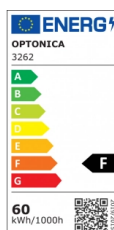

OPTONICA

Faretto da Incasso LED COB Certificato TUV

Potenza **Colore della luce**

• 60W

Luce fredda

Stamps

Specifiche tecniche

Numero di catalogo	3262
Brand	Optonica
Product Code	CB60-A1
Power	60W
Energy Consumption	60 kWh/1000h
Input voltage	AC100-240V
Flux	5600 lm
FLUX per watt	94lm/W
IP	20
Dimmable	No
Correlated Color Temperature	6000K
Light Color	Luce fredda
Wattage Equivalent	480W
EAN Code	3800156632622
Energy Efficiency Label	F
Beam angle	60°

Hole Size	φ205 mm
Power Factor	0.9
Power LED	60W
On/Off Cycles	25 000x
Instant On	0.1s
Material	Aluminium
Temperature	-20°C / +40°C
Ra ≥	80
Life span	25 000 Hours
Color Code	860
Body Color	White
LED Type	COB
Lumen maintenance at end of service life	70%
Size of product	φ230x128 mm
Size of package	450x450x140 mm
Size of Box	510x510x300 mm
Items per pack	1
Items per box	8