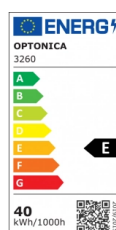

OPTONICA

Faretto da Incasso LED COB Certificato TUV

Potenza **Colore della luce**

• 40W

Luce fredda

Stamps

Specifiche tecniche

Numero di catalogo	3260
Brand	Optonica
Product Code	CB40-A2
Power	40W
Energy Consumption	40 kWh/1000h
Input voltage	AC100-240V
Flux	4000 lm
FLUX per watt	100lm/W
IP	20
Dimmable	No
Correlated Color Temperature	6000K
Light Color	Luce fredda
Wattage Equivalent	320W
EAN Code	3800156632608
Energy Efficiency Label	E
Beam angle	60°

Hole Size	φ175 mm
Power Factor	0.9
Power LED	40W
On/Off Cycles	25 000x
Instant On	0.1s
Material	Aluminium
Temperature	-20°C / +40°C
Ra ≥	80
Life span	25 000 Hours
Color Code	860
Body Color	White
LED Type	COB
Lumen maintenance at end of service life	70%
Size of product	φ195x110 mm
Size of package	210x210x110 mm
Size of Box	600x230x440 mm
Items per pack	1
Items per box	10