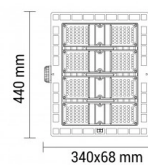

OPTONICA

Faro LED per Stadio 90°

Potenza **Colore della luce**

• 240W

Luce fredda

Stamps

Specifiche tecniche

Numero di catalogo	9177
Brand	Optonica
Product Code	SL240-A5
Power	240W
Energy Consumption	240 kWh/1000h
Input voltage	AC100-240V
Flux	26400 lm
FLUX per watt	110lm/W
IP	65
Correlated Color Temperature	6000K
Light Color	Luce fredda
EAN Code	3800156691773
Energy Efficiency Label	E
Beam angle	90°
Power Factor	0.95
Power LED	240W

On/Off Cycles	35 000x
Instant On	0.1s
Material	Aluminium
Operating Frequency	50-60 Hz
Temperature	-20°C / +40°C
Ra ≥	70
Life span	50 000 Hours
Color Code	757
Lumen maintenance at end of service life	70%
Size of product	440x340x68 mm
Size of package	465x375x85 mm
Items per pack	1
Items per box	1
Input Current	1.2A
Gross weight	5,600 kg
Net weight	4,6667 kg
Warranty	5 Years