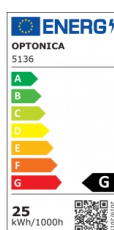

OPTONICA

Faretto da Interno LED con Binario COB Corpo Nero

Potenza **Colore della luce**

• 25W

Luce fredda

Stamps

Specifiche tecniche

Numero di catalogo	5136
Brand	Optonica
Product Code	FL25-A2
Power	25W
Energy Consumption	25 kWh/1000h
Input voltage	AC110-240V
Flux	1650 lm
FLUX per watt	66lm/W
IP	20
Dimmable	No
Correlated Color Temperature	6000K
Light Color	Luce fredda
Wattage Equivalent	200W
EAN Code	3800156651364
Energy Efficiency Label	G
Beam angle	24°

Power Factor	0.5
Power LED	25W
On/Off Cycles	100 000x
Instant On	0.2s
Material	Aluminium
Operating Frequency	50-60 Hz
Temperature	-20°C / +40°C
Ra ≥	90
Life span	25 000 Hours
Color Code	860
LED Type	COB
Lumen maintenance at end of service life	70%
Size of product	130x98x110 mm
Size of package	225x220x135 mm
Size of Box	470x460x435 mm
Items per pack	1
Items per box	12
Gross weight	0,825 kg