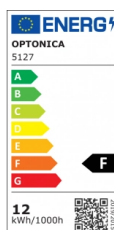

OPTONICA

Faretto da Interno LED con Binario COB Corpo Nero

Potenza **Colore della luce**

• 12W

Luce fredda

Stamps

Specifiche tecniche

Numero di catalogo	5127
Brand	Optonica
Product Code	FL12-A2
Power	12W
Energy Consumption	12 kWh/1000h
Input voltage	AC110-240V
Flux	960lm
FLUX per watt	80lm/W
IP	20
Dimmable	No
Correlated Color Temperature	6000K
Light Color	Luce fredda
Wattage Equivalent	96W
EAN Code	3800156651272
Energy Efficiency Label	F
Beam angle	24°

Power Factor	0.5
Power LED	12W
On/Off Cycles	100 000x
Instant On	0.2s
Material	Aluminium
Operating Frequency	50-60 Hz
Temperature	-20°C / +40°C
Ra ≥	90
Life span	25 000 Hours
Color Code	860
LED Type	COB
Lumen maintenance at end of service life	70%
Size of product	130x98x110 mm
Size of package	225x220x135 mm
Size of Box	470x460x440 mm
Items per pack	1
Items per box	12
Gross weight	0,825 kg