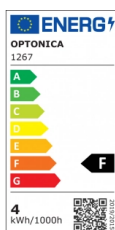

OPTONICA

Lampadina LED GU10 Dimmerabile

Potenza **Colore della luce**

• 4W

Luce naturale

Stamps

Specifiche tecniche

Numero di catalogo	1267
Brand	Optonica
Product Code	SP4-A3
Socket	GU10
Power	4W
Energy Consumption	4 kWh/1000h
Input voltage	AC220-265V
Flux	320 lm
FLUX per watt	80lm/W
IP	20
Dimmable	Yes
Correlated Color Temperature	4500K
Light Color	Luce naturale
Wattage Equivalent	35W
EAN Code	3800156612679
Energy Efficiency Label	F

Beam angle	50°
Power Factor	0.5
Power LED	4W
On/Off Cycles	25 000x
Instant On	0.2s
Material	Aluminium
Operating Frequency	50-60 Hz
Temperature	-20°C / +40°C
Ra ≥	80
Life span	25 000 Hours
Color Code	842
Lumen maintenance at end of service life	70%
Size of product	50x55 mm
Size of package	65x50x50 mm
Size of Box	280x280x290 mm
Items per pack	1
Items per box	100
Gross weight	0,051 kg