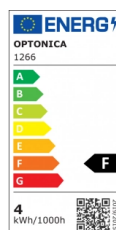

OPTONICA

Lampadina LED GU10 Dimmerabile

Potenza **Colore della luce**

• 4W

Luce fredda

Stamps

Specifiche tecniche

Numero di catalogo	1266
Brand	Optonica
Product Code	SP4-A3
Socket	GU10
Power	4W
Energy Consumption	4 kWh/1000h
Input voltage	AC220-265V
Flux	320 lm
FLUX per watt	80lm/W
IP	20
Dimmable	Yes
Correlated Color Temperature	6000K
Light Color	Luce fredda
Wattage Equivalent	35W
EAN Code	3800156612662
Energy Efficiency Label	F

Beam angle	50°
Power Factor	0.5
Power LED	4W
On/Off Cycles	25 000x
Instant On	0.2s
Material	Aluminium
Operating Frequency	50-60 Hz
Temperature	-20°C / +40°C
Ra ≥	80
Life span	25 000 Hours
Color Code	860
Lumen maintenance at end of service life	70%
Size of product	50x55 mm
Size of package	65x50x50 mm
Size of Box	280x280x290 mm
Items per pack	1
Items per box	100
Gross weight	0,054 kg