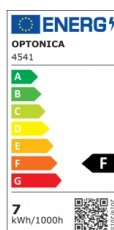

OPTONICA

Striscia LED S 2835 Flessibile Non Impermeabile

Potenza **Colore della luce**

• 7.2W

Luce fredda

Stamps

Specifiche tecniche

Numero di catalogo	4541
Brand	Optonica
Product Code	MO2835-A2
Power	7.2W
Energy Consumption	7.2/m kWh/1000h
Input voltage	DC12V
Flux	720lm
FLUX per watt	100lm/W
IP	20
Dimmable	Yes
Correlated Color Temperature	7000K
Light Color	Luce fredda
EAN Code	3800156645417
Energy Efficiency Label	F
Beam angle	120°
Power Factor	0.5

On/Off Cycles	25 000x
Instant On	0.2s
Material	Flex PCB
Operating Frequency	50-60 Hz
Temperature	-20°C / +40°C
Ra ≥	80
Life span	25 000 Hours
Color Code	865
LED Type	SMD
LEDs/m	60
Power per meter	7.2W/m
Roll	5 m
Lumen maintenance at end of service life	70%
Size of product	5000x6x2 mm
Gross weight	0,077 kg
Net weight	0,013 kg
Warranty	2 Years