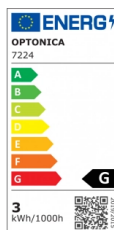

OPTONICA

**Luce di emergenza a
LED 3W 3.7V
1800mAh**

Potenza

- 3W

Stamps

Specifiche tecniche

Numero di catalogo	7224
Brand	Optonica
Product Code	WW1-A3
Power	3W
Energy Consumption	3 kWh/1000h
Input voltage	AC220-240V
Flux	150 lm
FLUX per watt	50 lm/W
IP	30
Correlated Color Temperature	6000K
EAN Code	3800156672246
Energy Efficiency Label	G
On/Off Cycles	25 000x
Instant On	0.1s
Material	ABS
Operating Frequency	50-60 Hz

Temperature	-20°C / +40°C
Life span	25 000 Hours
Lumen maintenance at end of service life	70%
Size of product	370x50x220mm
Size of package	375x55x235mm
Items per pack	1
Items per box	20
Battery	3.7V/1.8Ah
Warranty	2 Years