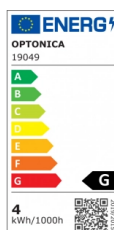

OPTONICA

LED Lampe Suspendue 4W Noir Sable

Potenza **Colore della luce**

• 4W

Luce calda

Stamps

Specifiche tecniche

Numero di catalogo	19049
Brand	Optonica
Product Code	PD4-A4
Power	4W
Energy Consumption	4 kWh/1000h
Input voltage	AC175-265V
Flux	320 lm
FLUX per watt	80 lm/W
IP	20
Dimmable	No
Correlated Color Temperature	3000K
Light Color	Luce calda
EAN Code	3801057190495
Energy Efficiency Label	G
Beam angle	180°
On/Off Cycles	25 000x

Instant On	0.1s
Material	ALU+Silica gel
Operating Frequency	50-60 Hz
Temperature	-20°C / +40°C
Ra ≥	80
Life span	25 000 Hours
Lumen maintenance at end of service life	70%
Size of product	12x20x150cm
Items per pack	1
Items per box	10
Color Of The Shell	Sand Black
Warranty	2 Years