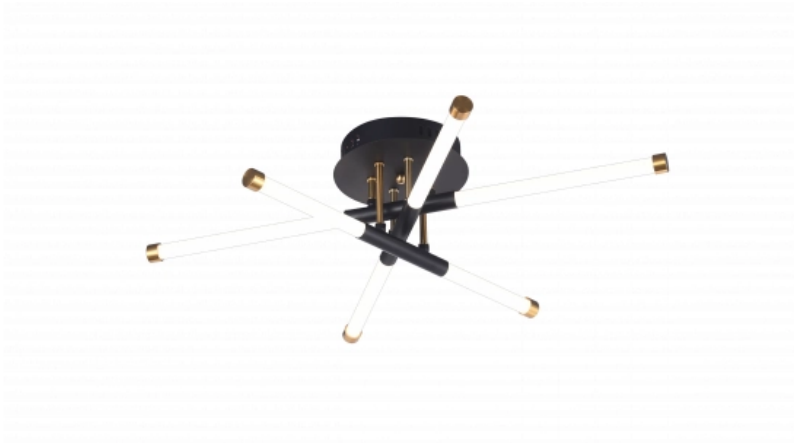

OPTONICA

LED Lampe De Plafond 15W Cuivre

Potenza **Colore della luce**

• 15W

Luce calda

Stamps

Specifiche tecniche

Numero di catalogo	19070
Brand	Optonica
Product Code	PD15-A4
Power	15W
Energy Consumption	15 kWh/1000h
Input voltage	AC175-265V
Flux	1200 lm
FLUX per watt	80 lm/W
IP	20
Dimmable	No
Correlated Color Temperature	3000K
Light Color	Luce calda
EAN Code	3801057190709
Energy Efficiency Label	G
Beam angle	180°
On/Off Cycles	25 000x

Instant On	0.1s
Material	ALU+ACRYLIC
Operating Frequency	50-60 Hz
Temperature	-20°C / +40°C
Ra ≥	80
Life span	25 000 Hours
Lumen maintenance at end of service life	70%
Size of product	Φ700mm
Items per pack	1
Items per box	1
Color Of The Shell	COPPER
Warranty	2 Years