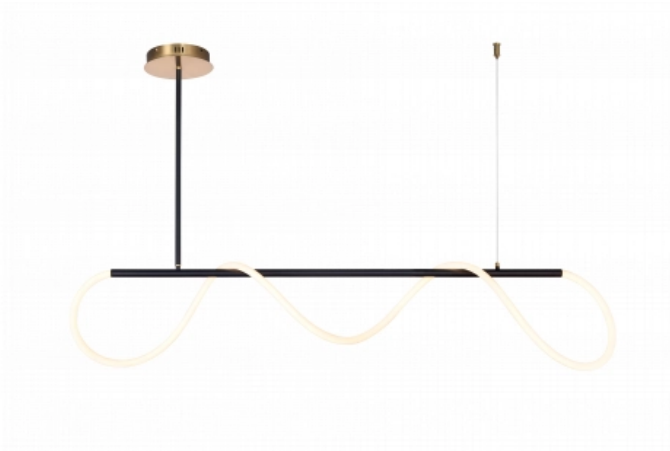

OPTONICA

LED Lampe De Plafond 36W Noire

Potenza **Colore della luce**

• 36W

Luce calda

Stamps

Specifiche tecniche

Numero di catalogo	19071
Brand	Optonica
Product Code	PD36-A4
Power	36W
Energy Consumption	36 kWh/1000h
Input voltage	AC175-265V
Flux	2880lm
FLUX per watt	80lm/W
IP	20
Dimmable	No
Correlated Color Temperature	3000K
Light Color	Luce calda
EAN Code	3801057190716
Energy Efficiency Label	G
Beam angle	180°
On/Off Cycles	25 000x

Instant On	0.1s
Material	ALU+ACRYLIC
Operating Frequency	50-60 Hz
Life span	25 000 Hours
Lumen maintenance at end of service life	70%
Size of product	1000x900mm
Items per box	1
Color Of The Shell	Black
Warranty	2 Years