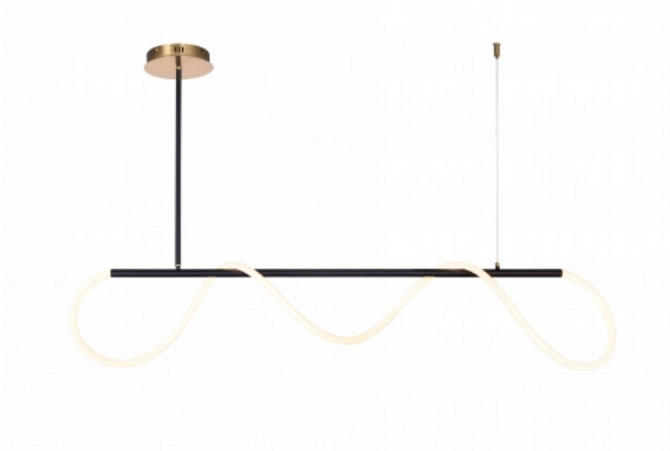

## LED Lampe De Plafond 36W Noire

**Potenza**    **Colore della luce**

• 36W

Luce calda

<b>Instant On</b>	0.1s
<b>Material</b>	ALU+ACRYLIC
<b>Operating Frequency</b>	50-60 Hz
<b>Life span</b>	25 000 Hours
<b>Lumen maintenance at end of service life</b>	70%
<b>Size of product</b>	1000x900mm
<b>Items per box</b>	1
<b>Color Of The Shell</b>	Black
<b>Warranty</b>	2 Years