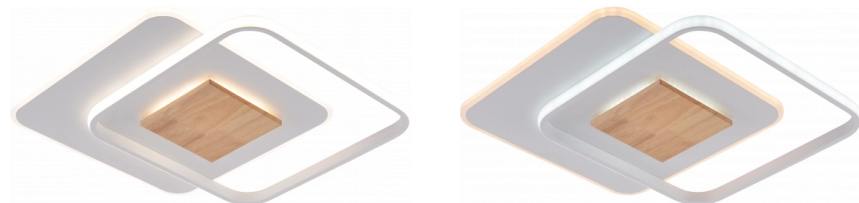

OPTONICA

**LED Lampada Da
Soffitto CCT 60W
Bianco+Legno
Dimmerabile +
Telecomando**

Potenza Colore della luce

• 60W

CCT

Stamps

Specifiche tecniche

Numero di catalogo	19013
Brand	Optonica
Product Code	PD60-A3
Power	60W
Energy Consumption	60 kWh/1000h
Input voltage	AC220-240V
Flux	5180 lm
FLUX per watt	86 lm/W
IP	20
Dimmable	Yes
Correlated Color Temperature	3000K-6000K
Light Color	CCT
EAN Code	3801057190136
Energy Efficiency Label	F

Beam angle	180°
On/Off Cycles	25 000x
Instant On	0.1s
Material	Iron + ALU + PS + Wood
Operating Frequency	50-60 Hz
Temperature	-20°C / +40°C
Ra ≥	80
Life span	25 000 Hours
Lumen maintenance at end of service life	70%
Size of product	450x450x45 mm
Items per pack	1
Items per box	5
Color Of The Shell	White + Wood
Remote Control	Yes
Gross weight	2,440 kg
Net weight	1,750 kg
Warranty	2 Years