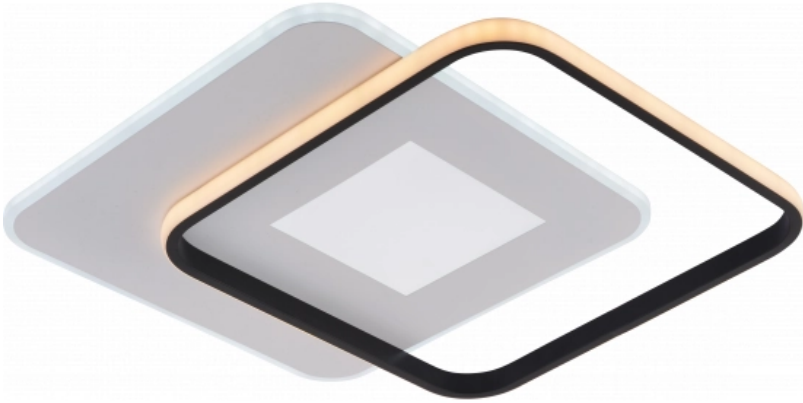

OPTONICA

**LED Lampada Da
Soffitto CCT 60W
Bianco+Nero
Dimmerabile +
Telecomando**

Potenza Colore della luce

• 60W

CCT

Stamps

Specifiche tecniche

Numero di catalogo	19010
Brand	Optonica
Product Code	PD60-A3
Power	60W
Energy Consumption	60 kWh/1000h
Input voltage	AC220-240V
Flux	4800 lm
FLUX per watt	80 lm/W
IP	20
Dimmable	Yes
Correlated Color Temperature	3000K-6000K
Light Color	CCT
EAN Code	3801057190105
Energy Efficiency Label	G

Beam angle	180°
On/Off Cycles	25 000x
Instant On	0.1s
Material	Iron + ALU + PS
Operating Frequency	50-60 Hz
Temperature	-20°C / +40°C
Ra ≥	80
Life span	25 000 Hours
Lumen maintenance at end of service life	70%
Size of product	450x450x45 mm
Items per pack	1
Items per box	5
Color Of The Shell	White + Black
Remote Control	Yes
Gross weight	2,500 kg
Net weight	1,800 kg
Warranty	2 Years