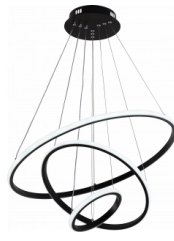

## LED Lampada A Sospensione CCT 78W Nera Dimmerabile + Telecomando

**Potenza**    **Colore della luce**

• 78W

CCT

**Stamps**

<b>Beam angle</b>	180°
<b>On/Off Cycles</b>	25 000x
<b>Instant On</b>	0.1s
<b>Material</b>	Iron + Silicone
<b>Operating Frequency</b>	50-60 Hz
<b>Temperature</b>	-20°C / +40°C
<b>Ra ≥</b>	80
<b>Life span</b>	25 000 Hours
<b>Lumen maintenance at end of service life</b>	70%
<b>Size of product</b>	Ø200,Ø400,Ø600x1000 mm
<b>Items per pack</b>	1
<b>Items per box</b>	5
<b>Color Of The Shell</b>	Black
<b>Remote Control</b>	Yes
<b>Gross weight</b>	3,470 kg
<b>Net weight</b>	2,250 kg
<b>Warranty</b>	2 Years