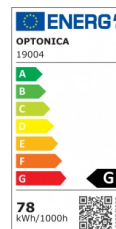

OPTONICA

LED Lampada A Sospensione CCT 78W Bianca Dimmerabile + Telecomando

Potenza **Colore della luce**

• 78W

CCT

Stamps

Specifiche tecniche

Numero di catalogo	19004
Brand	Optonica
Product Code	PD78-A3
Power	78W
Energy Consumption	78 kwh/1000h
Input voltage	AC220-240V
Flux	4480lm
FLUX per watt	57 lm/W
IP	20
Dimmable	Yes
Correlated Color Temperature	3000K-6000K
Light Color	CCT
EAN Code	3801057190044
Energy Efficiency Label	G

Beam angle	180°
On/Off Cycles	25 000x
Instant On	0.1s
Material	Iron + Silicone
Operating Frequency	50-60 Hz
Temperature	-20°C / +40°C
Ra ≥	80
Life span	25 000 Hours
Lumen maintenance at end of service life	70%
Size of product	Ø200,Ø400,Ø600x1000 mm
Items per pack	1
Items per box	5
Color Of The Shell	White
Remote Control	Yes
Gross weight	3,470 kg
Net weight	2,250 kg
Warranty	2 Years