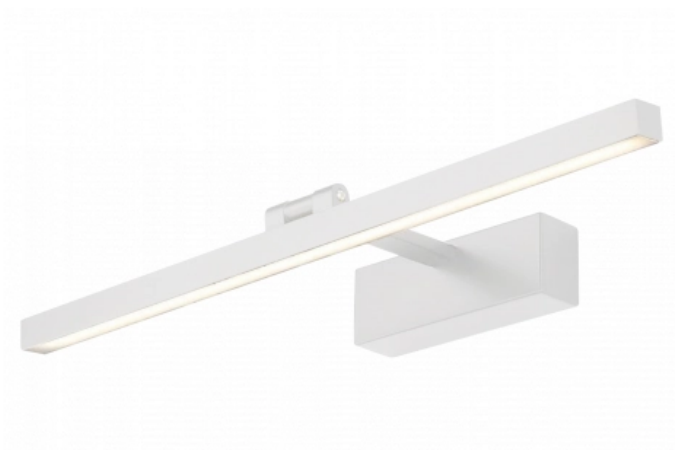

OPTONICA

LED Specchio/Luce da Parete 14W - Corpo Bianco

Potenza **Colore della luce**

• 14W

Luce naturale

Stamps

Specifiche tecniche

Numero di catalogo	7551
Brand	Optonica
Product Code	WL15-A1
Power	14W
Energy Consumption	14 kWh/1000h
Input voltage	AC220-240V
Flux	910 lm
FLUX per watt	65lm/W
IP	20
Dimmable	No
Correlated Color Temperature	4000K
Light Color	Luce naturale
Wattage Equivalent	71W
EAN Code	3800156675513
Energy Efficiency Label	G
Beam angle	120°

On/Off Cycles	25 000x
Instant On	0.1s
Material	Aluminium
Operating Frequency	50-60 Hz
Temperature	-20°C / +40°C
Ra ≥	80
Life span	25 000 Hours
Body Color	White
Mount Type	Wall Installation
Lumen maintenance at end of service life	70%
Size of product	595mm
Size of package	618x220x60mm
Items per pack	1
Items per box	10
Gross weight	0,760 kg
Net weight	0,555 kg
Warranty	2 Years