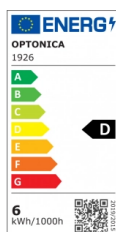

OPTONICA

LED Spot GU10 6W Dimmerabile

Potenza **Colore della luce**

• 6W

Luce naturale

Specifiche tecniche

Numero di catalogo	1926
Brand	Optonica
Product Code	SP6-A5
Socket	GU10
Power	6W
Energy Consumption	6 kWh/1000h

Input voltage	AC220-240V
Flux	700 lm
FLUX per watt	117lm/W
IP	20
Dimmable	Yes
Correlated Color Temperature	4500K
Light Color	Luce naturale
Wattage Equivalent	58W
EAN Code	3800156619265
Energy Efficiency Label	D
Beam angle	120°
On/Off Cycles	25 000x
Instant On	0.1s
Material	Glass
Operating Frequency	50-60 Hz
Temperature	-20°C / +40°C
Ra ≥	80
Life span	25 000 Hours

Lumen maintenance at end of service life	70%
Size of product	50x55 mm
Size of package	50x50x60mm
Size of Box	525x270x140mm
Items per pack	1
Items per box	100
Warranty	2 Years