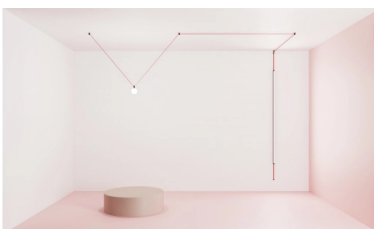

OPTONICA

**Binario LED
Flessibile (Ponte di
Colore) SET FAI DA
TE INCLUSO**

Stamps

Specifiche tecniche

Numero di catalogo	15401
Brand	Optonica
Set's content	LED Spot Light, LED Linear Light, Fixed parts, Flexible Track, Driver, Driver box, End cap.
Gross weight	2,750 kg
Net weight	2,2177 kg
LED Spot Light	7W, 2pcs, DC48V, Beam angle: 36, CCT: 3000K
Fixture	925x23x42.8mm, Aluminum, 40W, Beam angle: 36, CCT: 3000K
Fixed parts	5pcs, Aluminum, Black
Flexible Track	5m, Black or Red
Driver	75W, 99x82x30mm
Driver box	120x100x50mm, Iron
Warranty	2 Years