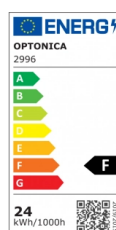

OPTONICA

Mini pannello a LED Backlit Surface quadro slim

Potenza **Colore della luce**

• 24W

Luce fredda

Stamps

Specifiche tecniche

Numero di catalogo	2996
Brand	Optonica
Product Code	DL24-B1
Power	24W
Energy Consumption	24 kWh/1000h
Input voltage	AC85-265V
Flux	1920 lm
FLUX per watt	80 lm/W
IP	20
Dimmable	No
Correlated Color Temperature	6000K
Light Color	Luce fredda
EAN Code	3800156629967
Energy Efficiency Label	F
Beam angle	120°
On/Off Cycles	25 000x

Instant On	0.1s
Operating Frequency	50-60 Hz
Temperature	-20°C / +40°C
Ra ≥	80
Life span	25 000 Hours
Lumen maintenance at end of service life	70%
Size of product	280x280x29mm
Size of package	29.5x3.5x29.5cm
Size of Box	37.5x30.5x31cm
Items per pack	1
Items per box	10
Material	Aluminium
Gross weight	0,525 kg
Net weight	0,418 kg
Warranty	2 Years