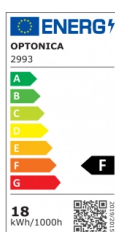

OPTONICA

Mini pannello a LED Backlit Surface quadro slim

Potenza **Colore della luce**

- 18W

Luce fredda

Stamps

Specifiche tecniche

Numero di catalogo	2993
Brand	Optonica
Product Code	DL18-B1
Power	18W
Energy Consumption	18 kWh/1000h
Input voltage	AC85-265V
Flux	1350 lm
FLUX per watt	75lm/W
IP	20
Dimmable	No
Correlated Color Temperature	6000K
Light Color	Luce fredda
EAN Code	3800156629936
Energy Efficiency Label	F
Beam angle	120°
On/Off Cycles	25 000x

Instant On	0.1s
Operating Frequency	50-60 Hz
Temperature	-20°C / +40°C
Ra ≥	80
Life span	25 000 Hours
Lumen maintenance at end of service life	70%
Size of product	210x210x28mm
Size of package	22.5x3.5x22.5cm
Size of Box	46x37.5x24cm
Items per pack	1
Items per box	20
Material	Aluminium
Gross weight	0,321 kg
Net weight	0,256 kg
Warranty	2 Years