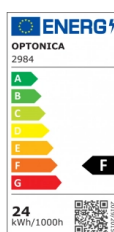

OPTONICA

Mini pannello a LED Backlit Surface rotondo slim

Potenza **Colore della luce**

• 24W

Luce fredda

Stamps

Specifiche tecniche

Numero di catalogo	2984
Brand	Optonica
Product Code	DL24-B1
Power	24W
Energy Consumption	24 kWh/1000h
Input voltage	AC: 175-260V
Flux	1920 lm
FLUX per watt	80 lm/W
IP	20
Dimmable	No
Correlated Color Temperature	6000K
Light Color	Luce fredda
EAN Code	3800156629844
Energy Efficiency Label	F
Beam angle	120°
On/Off Cycles	25 000x

Instant On	0.1s
Operating Frequency	50-60 Hz
Temperature	-20°C / +40°C
Ra ≥	80
Life span	25 000 Hours
Lumen maintenance at end of service life	70%
Size of product	Φ280x29mm
Size of package	29.5x3.5x29.5cm
Size of Box	37.5x30.5x31cm
Items per pack	1
Items per box	10
Material	Aluminium
Gross weight	0,433 kg
Net weight	0,332 kg
Warranty	2 Years