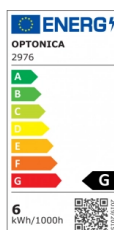

OPTONICA

Mini pannello a LED Backlit Surface rotondo slim

Potenza **Colore della luce**

- 6W

Luce naturale

Stamps

Specifiche tecniche

Numero di catalogo	2976
Brand	Optonica
Product Code	DL6-B1
Power	6W
Energy Consumption	6 kWh/1000h
Input voltage	AC85-265V
Flux	360 lm
FLUX per watt	60lm/W
IP	20
Dimmable	No
Correlated Color Temperature	4500K
Light Color	Luce naturale
EAN Code	3800156629769
Energy Efficiency Label	G
Beam angle	120°
On/Off Cycles	25 000x

Instant On	0.1s
Operating Frequency	50-60 Hz
Temperature	-20°C / +40°C
Ra ≥	80
Life span	25 000 Hours
Lumen maintenance at end of service life	70%
Size of product	Φ120x32mm
Size of package	13.5x3.8x13.5cm
Size of Box	40.5x28x43cm
Items per pack	1
Items per box	40
Material	Aluminium
Gross weight	0,118 kg
Net weight	0,084 kg
Warranty	2 Years