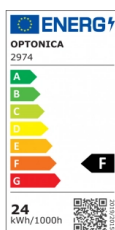

OPTONICA

Mini pannello a LED Backlit quadro slim

Potenza **Colore della luce**

• 24W

Luce calda

Stamps

Specifiche tecniche

Numero di catalogo	2974
Brand	Optonica
Product Code	DL24-B1
Power	24W
Energy Consumption	24 kWh/1000h
Input voltage	AC85-265V
Flux	1920 lm
FLUX per watt	80 lm/W
IP	20
Dimmable	No
Correlated Color Temperature	2700K
Light Color	Luce calda
EAN Code	3800156629745
Energy Efficiency Label	F
Beam angle	120°
Hole Size	280x280mm

On/Off Cycles	25 000x
Instant On	0.1s
Operating Frequency	50-60 Hz
Temperature	-20°C / +40°C
Ra ≥	80
Life span	25 000 Hours
Body Color	White
Lumen maintenance at end of service life	70%
Size of product	300x300x24mm
Size of package	32.5x3x30.5cm
Size of Box	33.5x32x32cm
Items per pack	1
Items per box	10
Material	Aluminium
Gross weight	0,477 kg
Net weight	0,368 kg
Warranty	2 Years