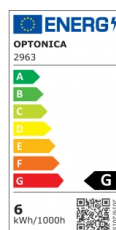

OPTONICA

Mini pannello a LED Backlit quadro slim

Potenza **Colore della luce**

• 6W

Luce fredda

Stamps

Specifiche tecniche

Numero di catalogo	2963
Brand	Optonica
Product Code	DL6-B1
Power	6W
Energy Consumption	6 kWh/1000h
Input voltage	AC85-265V
Flux	360 lm
FLUX per watt	60lm/W
IP	20
Dimmable	No
Correlated Color Temperature	6000K
Light Color	Luce fredda
EAN Code	3800156629639
Energy Efficiency Label	G
Beam angle	120°
Hole Size	105x105mm

On/Off Cycles	25 000x
Instant On	0.1s
Operating Frequency	50-60 Hz
Temperature	-20°C / +40°C
Ra ≥	80
Life span	25 000 Hours
Body Color	White
Lumen maintenance at end of service life	70%
Size of product	120x120x24mm
Size of package	14.5x2.8x12.5cm
Size of Box	30x30x40cm
Items per pack	1
Items per box	60
Material	Aluminium
Gross weight	0,105 kg
Net weight	0,077 kg
Warranty	2 Years