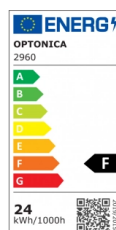

OPTONICA

Mini pannello a LED Backlit rotondo slim

Potenza **Colore della luce**

• 24W

Luce fredda

Stamps

Specifiche tecniche

Numero di catalogo	2960
Brand	Optonica
Product Code	DL24-B1
Power	24W
Energy Consumption	24 kWh/1000h
Input voltage	AC85-265V
Flux	1920 lm
FLUX per watt	80 lm/W
IP	20
Dimmable	No
Correlated Color Temperature	6000K
Light Color	Luce fredda
EAN Code	3800156629608
Energy Efficiency Label	F
Beam angle	120°
Hole Size	Φ280mm

On/Off Cycles	25 000x
Instant On	0.1s
Operating Frequency	50-60 Hz
Temperature	-20°C / +40°C
Ra ≥	80
Life span	25 000 Hours
Body Color	White
Lumen maintenance at end of service life	70%
Size of product	Φ300x27mm
Size of package	32.5x3x30.5cm
Size of Box	33.5x32x32cm
Items per pack	1
Items per box	10
Material	Aluminium
Gross weight	0,397 kg
Net weight	0,287 kg
Warranty	2 Years