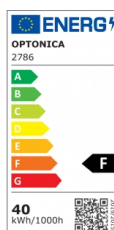

OPTONICA

Pannello a LED 120x30cm Surface/Backlit

Potenza **Colore della luce**

• 40W

Luce fredda

Stamps

Specifiche tecniche

Numero di catalogo	2786
Brand	Optonica
Product Code	DL40-A3
Power	40W
Energy Consumption	40 kWh/1000h
Input voltage	AC220-240V
Flux	3600 lm
FLUX per watt	90lm/W
IP	20
Dimmable	No
Correlated Color Temperature	6000K
Light Color	Luce fredda
EAN Code	3800156627864
Energy Efficiency Label	F
Beam angle	120°
On/Off Cycles	25 000x

Instant On	0.1s
Operating Frequency	50-60 Hz
Temperature	-20°C / +40°C
Ra ≥	80
Life span	25 000 Hours
Lumen maintenance at end of service life	70%
Size of product	1200x300mm
Size of Box	66.5x23.5x67.5cm
Items per pack	1
Items per box	10
Material	Aluminium
Gross weight	1,975 kg
Net weight	1,625 kg
Warranty	2 Years