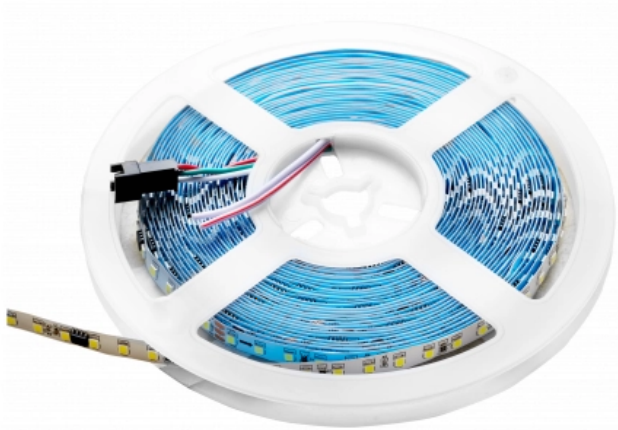

OPTONICA

Striscia LED Effetto Acqua Corrente 2835 120LED/m 24V 10W/m 4500K

Potenza

- 10W/m

Colore della luce

Luce naturale

Stamps

Specifiche tecniche

Numero di catalogo	4940
Brand	Optonica
Product Code	ST120-A1
Power	10W/m
Energy Consumption	10 kWh/1000h
Input voltage	DC24V
Flux	950 lm/m
IP	20
Dimmable	Yes
Correlated Color Temperature	4500K
Light Color	Luce naturale
EAN Code	3800156649408
Energy Efficiency Label	F
Beam angle	120°

On/Off Cycles	25 000x
Instant On	0.1s
Operating Frequency	50-60 Hz
Life span	25 000 Hours
LED Type	SMD
Roll	10m
Lumen maintenance at end of service life	70%
Size of product	8x2.5 mm
Material	Flex PCB
Operating Temperature	-20°C/+40°C
Certificate	IP20; CE & RoHS
Gross weight	0,140 kg
Net weight	0,011 kg
Warranty	3 Years