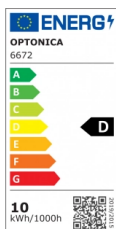

OPTONICA

Montaggio asta LED IP20

Potenza **Colore della luce**

- 10W

Luce naturale

Stamps

Specifiche tecniche

Numero di catalogo	6672
Brand	Optonica
Product Code	OT10-A2
Power	10W
Energy Consumption	10 kWh/1000h
Input voltage	AC220-240V
Flux	1150 lm
FLUX per watt	115 lm/W
IP	20
Dimmable	No
Correlated Color Temperature	4000K
Light Color	Luce naturale
EAN Code	3800156666726
Energy Efficiency Label	D
Beam angle	120°
Power Factor	0.5

On/Off Cycles	25 000x
Instant On	100% - 0.1s
Material	ALU+PC
Operating Frequency	50-60 Hz
Temperature	-20°C / +40°C
Ra ≥	80
Life span	25 000 Hours
Color Code	840
Lumen maintenance at end of service life	70%
Size of product	320x69x25 mm
Size of package	300x70x20 mm
Items per pack	1
Items per box	40
Gross weight	0,120 kg
Net weight	0,097 kg
Warranty	2 Years