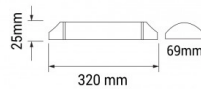

OPTONICA

Montaggio asta LED IP20

Potenza **Colore della luce**

- 10W

Luce naturale

Stamps

Specifiche tecniche

Numero di catalogo	6672
Brand	Optonica
Product Code	OT10-A2
Power	10W
Energy Consumption	10 kWh/1000h
Input voltage	AC220-240V
Flux	1150 lm
FLUX per watt	115 lm/W
IP	20
Dimmable	No
Correlated Color Temperature	4000K
Light Color	Luce naturale
EAN Code	3800156666726
Energy Efficiency Label	D
Beam angle	120°
Power Factor	0.5

On/Off Cycles	25 000x
Instant On	100% - 0.1s
Material	ALU+PC
Operating Frequency	50-60 Hz
Temperature	-20°C / +40°C
Ra ≥	80
Life span	25 000 Hours
Color Code	840
Lumen maintenance at end of service life	70%
Size of product	320x69x25 mm
Size of package	300x70x20 mm
Items per pack	1
Items per box	40
Gross weight	0,120 kg
Net weight	0,097 kg
Warranty	2 Years