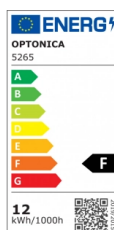

OPTONICA

Corpo Magnetico a Binario LED 12W M35

Potenza **Colore della luce**

- 12W

Luce naturale

Stamps

Specifiche tecniche

Numero di catalogo	5265
Brand	Optonica
Product Code	LN12-A4
Power	12W
Energy Consumption	12 kWh/1000h
Input voltage	DC48V
Flux	960lm
FLUX per watt	80 lm/W
Dimmable	No
Correlated Color Temperature	4000K
Light Color	Luce naturale
EAN Code	3800156652651
Energy Efficiency Label	F
Beam angle	120°
On/Off Cycles	25 000x
Material	ALU+PC

Temperature	-20°C / +40°C
Ra ≥	80
Life span	25 000 Hours
Lumen maintenance at end of service life	70%
Size of product	300x34x50.5 mm
Size of package	320x73x38 mm
Size of Box	405x335x255 mm
Items per pack	1
Items per box	30
Gross weight	0,378 kg
Net weight	0,317 kg
Warranty	2 Years