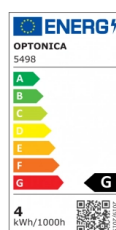

OPTONICA

Mini faretto a binario magnetico a LED MM 30 4W

Potenza **Colore della luce**

• 4W

Luce naturale

Stamps

Specifiche tecniche

Numero di catalogo	5498
Brand	Optonica
Product Code	M4-A1
Power	4W
Energy Consumption	4 kWh/1000h
Input voltage	DC48V
Flux	240 lm
FLUX per watt	60lm/W
Dimmable	No
Correlated Color Temperature	4000K
Light Color	Luce naturale
EAN Code	3800156654983
Energy Efficiency Label	G
Beam angle	90°
On/Off Cycles	25 000x
Operating Frequency	50-60 Hz

Temperature	-20°C / +40°C
Ra ≥	80
Life span	25 000 Hours
Lumen maintenance at end of service life	70%
Size of product	48x35x60 mm
Size of package	75x47x85 mm
Size of Box	315x185x250 mm
Items per pack	1
Items per box	40
Material	Aluminium
Gross weight	0,111 kg
Net weight	0,089 kg
Warranty	2 Years