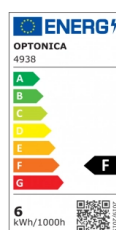

OPTONICA

Striscia LED COB 48V 6W colore Milky - Rotolo da 20m

Colore della luce

Luce naturale

Stamps

Specifiche tecniche

Numero di catalogo	4938
Brand	Optonica
Product Code	ST48-A2
Input voltage	DC48V
Flux	500 lm/m
FLUX per watt	83lm/W
IP	67
Dimmable	Yes
Correlated Color Temperature	4500K
Light Color	Luce naturale
EAN Code	3800156649385
Energy Efficiency Label	F
Beam angle	120°
On/Off Cycles	25 000x
Instant On	0.1s
Temperature	-20°C / +40°C

Ra ≥	80
LED Type	COB
LEDs/m	504
Lumen maintenance at end of service life	70%
Size of product	10x20000mm
Material	Flex PCB
Gross weight	0,075 kg
Net weight	0,0651 kg
Warranty	2 Years