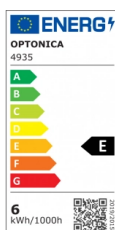

OPTONICA

Striscia LED COB 48V 6W - Rotolo da 25m

Colore della luce

Luce naturale

Stamps

Specifiche tecniche

Numero di catalogo	4935
Brand	Optonica
Product Code	ST48-A1
Input voltage	DC48V
Flux	630 lm
FLUX per watt	105
IP	20
Dimmable	Yes
Correlated Color Temperature	4500K
Light Color	Luce naturale
EAN Code	3800156649354
Energy Efficiency Label	E
Beam angle	120°
On/Off Cycles	25 000x
Instant On	0.1s
Temperature	-20°C / +40°C

Ra ≥	80
LED Type	COB
LEDs/m	504
Lumen maintenance at end of service life	70%
Size of product	10x25000mm
Material	Flex PCB
Gross weight	0,511 kg
Net weight	0,014 kg
Warranty	2 Years