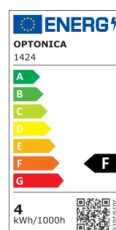

OPTONICA

Candela LED E14 C37

Potenza **Colore della luce**

• 3.7 W

Luce calda

Stamps

Specifiche tecniche

Numero di catalogo	1424
Brand	Optonica
Product Code	SP4-A5
Socket	E14
Power	3.7 W
Energy Consumption	3.7 kWh/1000h
Input voltage	AC220-240V
Flux	320 lm
FLUX per watt	86lm/W
IP	20
Dimmable	No
Correlated Color Temperature	2700K
Light Color	Luce calda
EAN Code	3800156614246
Energy Efficiency Label	F
Beam angle	180°

Power Factor	0.5
On/Off Cycles	25 000x
Instant On	0.2s
Material	ALU+PC
Operating Frequency	50-60 Hz
Temperature	-20°C / +40°C
Ra ≥	80
Life span	25 000 Hours
Lumen maintenance at end of service life	70%
Size of product	37x100 mm
Size of package	110x40x40 mm
Size of Box	405x210x235 mm
Items per pack	1
Items per box	100
Gross weight	0,021 kg
Net weight	0,015 kg
Warranty	2 Years