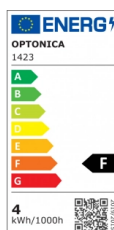

OPTONICA

Candela LED E14 C37

Potenza **Colore della luce**

• 3.7 W

Luce naturale

Stamps

Specifiche tecniche

Numero di catalogo	1423
Brand	Optonica
Product Code	SP4-A5
Socket	E14
Power	3.7 W
Energy Consumption	3.7 kWh/1000h
Input voltage	AC220-240V
Flux	320 lm
FLUX per watt	86lm/W
IP	20
Dimmable	No
Correlated Color Temperature	4000K
Light Color	Luce naturale
EAN Code	3800156614239
Energy Efficiency Label	F
Beam angle	180°

Power Factor	0.5
On/Off Cycles	25 000x
Instant On	0.2s
Material	ALU+PC
Operating Frequency	50-60 Hz
Temperature	-20°C / +40°C
Ra ≥	80
Life span	25 000 Hours
Lumen maintenance at end of service life	70%
Size of product	37x100 mm
Size of package	110x40x40 mm
Size of Box	405x210x235 mm
Items per pack	1
Items per box	100
Gross weight	0,021 kg
Net weight	0,015 kg
Warranty	2 Years