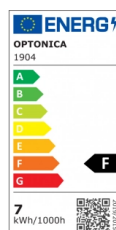

OPTONICA

Lampadina LED GU10 110°

Potenza **Colore della luce**

• 6.5W

Luce fredda

Stamps

Specifiche tecniche

Numero di catalogo	1904
Brand	Optonica
Product Code	SP7-A3
Socket	GU10
Power	6.5W
Energy Consumption	6.5 kWh/1000h
Input voltage	AC175-265V
Flux	550 lm
FLUX per watt	71lm/W
IP	20
Dimmable	No
Correlated Color Temperature	6000K
Light Color	Luce fredda
EAN Code	3800156619043
Energy Efficiency Label	F
Beam angle	110°

Power Factor	0.5
On/Off Cycles	25 000x
Instant On	0.2s
Material	ALU+PC
Operating Frequency	50-60 Hz
Temperature	-20°C / +40°C
Ra ≥	80
Life span	25 000 Hours
Lumen maintenance at end of service life	70%
Size of product	57x50 mm
Size of package	60x50x50 mm
Size of Box	530x275x145 mm
Items per pack	1
Items per box	100
Gross weight	0,026 kg
Net weight	0,017 kg
Warranty	2 Years