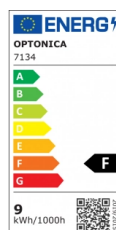

OPTONICA

LED Wall Washer

Potenza **Colore della luce**

• 9W

Luce fredda

Stamps

Specifiche tecniche

Numero di catalogo	7134
Brand	Optonica
Product Code	WW9-A1
Power	9W
Energy Consumption	9 kWh/1000h
Input voltage	AC220-240V
Flux	700 lm
FLUX per watt	78lm/W
IP	65
Dimmable	No
Correlated Color Temperature	6000K
Light Color	Luce fredda
EAN Code	3800156671348
Energy Efficiency Label	F
Beam angle	30°
Power Factor	0.5
Power LED	9W
On/Off Cycles	25 000x

Instant On	0.1s
Material	Aluminium
Operating Frequency	50-60 Hz
Temperature	-20°C / +40°C
Ra ≥	80
Life span	25 000 Hours
Color Code	860
Lumen maintenance at end of service life	70%
Size of product	500x30x25 mm
Size of package	505x63x43 mm
Items per pack	1
Items per box	20
Gross weight	0,450 kg
Net weight	0,395 kg
Warranty	2 Years