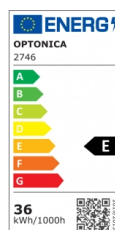

OPTONICA

Cornice per Pannello LED 60x60

Potenza **Colore della luce**

• 36W

Luce fredda

Stamps

Specifiche tecniche

Numero di catalogo	2746
Brand	Optonica
Product Code	DL36-A3
Power	36W
Energy Consumption	36 kWh/1000h
Input voltage	AC220-240V
Flux	3600
FLUX per watt	100lm/W
IP	54
Dimmable	No
Correlated Color Temperature	6000K
Light Color	Luce fredda
EAN Code	3800156627468
Energy Efficiency Label	E
On/Off Cycles	100 000x
Material	ALU+PC

Operating Frequency	50-60 Hz
Temperature	-20°C / +40°C
Ra ≥	80
Life span	25 000 Hours
Color Code	845
Body Color	White
Lumen maintenance at end of service life	70%
Size of product	595x595x9 mm
Gross weight	0,800 kg
Net weight	0,470 kg
Warranty	2 Years