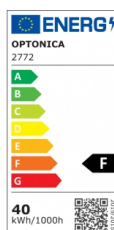

OPTONICA

Pannello LED Retroilluminato 6060 40W

Potenza **Colore della luce**

• 40W

Luce fredda

Stamps

Specifiche tecniche

Numero di catalogo	2772
Brand	Optonica
Product Code	DL40-A3
Power	40W
Energy Consumption	40 kWh/1000h
Input voltage	AC220-240V
Flux	3400 lm
FLUX per watt	85m/W
IP	20
Correlated Color Temperature	6000K
Light Color	Luce fredda
EAN Code	3800156627727
Energy Efficiency Label	F
Beam angle	120°
On/Off Cycles	100 000x
Instant On	0.1s

Material	PC+Glass
Temperature	-20°C / +40°C
Ra ≥	80
Life span	25 000 Hours
Lumen maintenance at end of service life	70%
Size of product	595x595x34 mm
Frequency	50/60Hz
Gross weight	1,200 kg
Net weight	1,180 kg
Warranty	2 Years