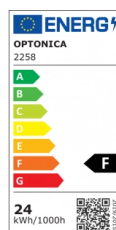

OPTONICA

Pannello quadrato a superficie LED

Potenza **Colore della luce**

• 24W

Luce calda

Stamps

Specifiche tecniche

Numero di catalogo	2258
Brand	Optonica
Product Code	DL24-A1
Power	24W
Energy Consumption	24 kWh/1000h
Input voltage	AC180-260V
Flux	1920 lm
FLUX per watt	80lm/W
IP	20
Dimmable	No
Correlated Color Temperature	2800K
Light Color	Luce calda
Wattage Equivalent	192W
EAN Code	3800156622586
Energy Efficiency Label	F
Beam angle	120°

Power Factor	0.5
On/Off Cycles	25 000x
Instant On	0.2s
Material	Aluminium
Operating Frequency	50-60 Hz
Temperature	-20°C / +40°C
Ra ≥	80
Life span	25 000 Hours
Color Code	828
Lumen maintenance at end of service life	70%
Size of product	300x300x39 mm
Size of package	310x305x45 mm
Items per pack	1
Items per box	10
Gross weight	0,860 kg
Net weight	0,745 kg
Warranty	2 Years