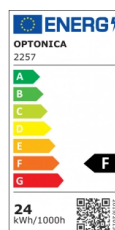

OPTONICA

Pannello quadrato a superficie LED

Potenza **Colore della luce**

- 24W

Luce naturale

Stamps

Specifiche tecniche

Numero di catalogo	2257
Brand	Optonica
Product Code	DL24-A1
Power	24W
Energy Consumption	24 kWh/1000h
Input voltage	AC180-260V
Flux	1920 lm
FLUX per watt	80lm/W
IP	20
Dimmable	No
Correlated Color Temperature	4500K
Light Color	Luce naturale
Wattage Equivalent	192W
EAN Code	3800156622579
Energy Efficiency Label	F
Beam angle	120°

Power Factor	0.5
On/Off Cycles	25 000x
Instant On	0.2s
Material	Aluminium
Operating Frequency	50-60 Hz
Temperature	-20°C / +40°C
Ra ≥	80
Life span	25 000 Hours
Color Code	845
Lumen maintenance at end of service life	70%
Size of product	300x300x39 mm
Size of package	310x305x45 mm
Items per pack	1
Items per box	10
Gross weight	0,860 kg
Net weight	0,745 kg
Warranty	2 Years