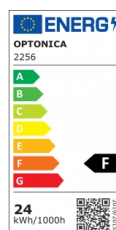

OPTONICA

Pannello quadrato a superficie LED

Potenza **Colore della luce**

• 24W

Luce fredda

Stamps

Specifiche tecniche

Numero di catalogo	2256
Brand	Optonica
Product Code	DL24-A1
Power	24W
Energy Consumption	24 kWh/1000h
Input voltage	AC180-260V
Flux	1920 lm
FLUX per watt	80lm/W
IP	20
Dimmable	No
Correlated Color Temperature	6000K
Light Color	Luce fredda
Wattage Equivalent	192W
EAN Code	3800156622562
Energy Efficiency Label	F
Beam angle	120°

Power Factor	0.5
On/Off Cycles	25 000x
Instant On	0.2s
Material	Aluminium
Operating Frequency	50-60 Hz
Temperature	-20°C / +40°C
Ra ≥	80
Life span	25 000 Hours
Color Code	860
Lumen maintenance at end of service life	70%
Size of product	300x300x39 mm
Size of package	310x305x45 mm
Items per pack	1
Items per box	10
Gross weight	0,860 kg
Net weight	0,745 kg
Warranty	2 Years