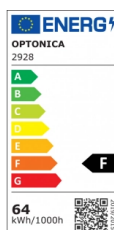

OPTONICA

Luce da Soffitto LED Corpo Bianco - Quadrato

Potenza **Colore della luce**

• 64W

Luce calda

Stamps

Specifiche tecniche

Numero di catalogo	2928
Brand	Optonica
Product Code	PD64-A2
Power	64W
Energy Consumption	64 kWh/1000h
Input voltage	AC: 175-260V
Flux	4800 lm
FLUX per watt	75lm/W
IP	20
Dimmable	No
Correlated Color Temperature	3000K
Light Color	Luce calda
Wattage Equivalent	270W
EAN Code	3800156629288
Energy Efficiency Label	F
Beam angle	120°

Power Factor	0.9
On/Off Cycles	25 000x
Instant On	0.1s
Material	Plastic
Operating Frequency	50-60 Hz
Temperature	-20°C / +40°C
Ra ≥	80
Life span	25 000 Hours
Color Code	830
Body Color	White
LED Type	5630 SMD
Lumen maintenance at end of service life	70%
Size of product	600x600 mm
Size of package	650x60x650 mm
Size of Box	660x380x665 mm
Items per pack	1
Items per box	6
Gross weight	3,512 kg