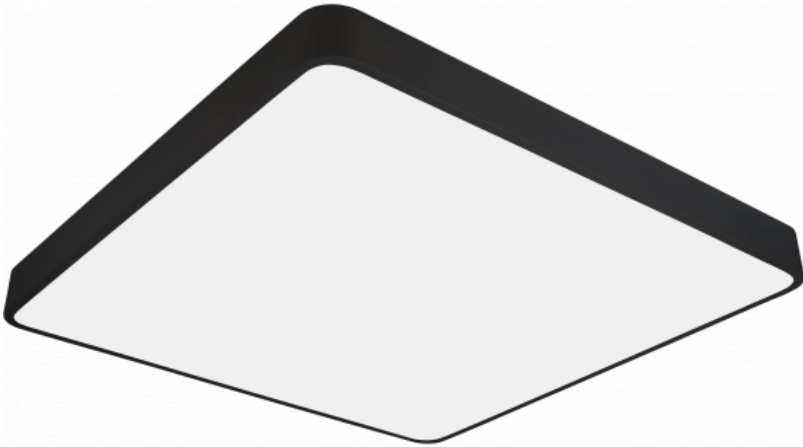

OPTONICA

Luce da Soffitto LED Corpo Nero - Quadrato

Potenza **Colore della luce**

• 64W

Luce naturale

Stamps

Specifiche tecniche

Numero di catalogo	2925
Brand	Optonica
Product Code	PD64-A2
Power	64W
Energy Consumption	64 kWh/1000h
Input voltage	AC: 175-260V
Flux	4800 lm
FLUX per watt	75lm/W
IP	20
Dimmable	No
Correlated Color Temperature	4500K
Light Color	Luce naturale
Wattage Equivalent	270W
EAN Code	3800156629257
Energy Efficiency Label	F
Beam angle	120°

Power Factor	0.9
On/Off Cycles	25 000x
Instant On	0.1s
Operating Frequency	50-60 Hz
Temperature	-20°C / +40°C
Ra ≥	80
Life span	25 000 Hours
Color Code	845
Body Color	Black
LED Type	5630 SMD
Lumen maintenance at end of service life	70%
Size of product	600x600 mm
Size of package	650x60x650 mm
Size of Box	660x380x665 mm
Items per pack	1
Items per box	6
Material	PC
Gross weight	3,512 kg