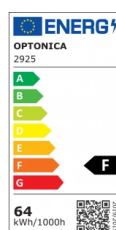

OPTONICA

Luce da Soffitto LED Corpo Nero - Quadrato

Potenza **Colore della luce**

• 64W

Luce naturale

Stamps

Specifiche tecniche

Numero di catalogo	2925
Brand	Optonica
Product Code	PD64-A2
Power	64W
Energy Consumption	64 kWh/1000h
Input voltage	AC: 175-260V
Flux	4800 lm
FLUX per watt	75lm/W
IP	20
Dimmable	No
Correlated Color Temperature	4500K
Light Color	Luce naturale
Wattage Equivalent	270W
EAN Code	3800156629257
Energy Efficiency Label	F
Beam angle	120°

Power Factor	0.9
On/Off Cycles	25 000x
Instant On	0.1s
Operating Frequency	50-60 Hz
Temperature	-20°C / +40°C
Ra ≥	80
Life span	25 000 Hours
Color Code	845
Body Color	Black
LED Type	5630 SMD
Lumen maintenance at end of service life	70%
Size of product	600x600 mm
Size of package	650x60x650 mm
Size of Box	660x380x665 mm
Items per pack	1
Items per box	6
Material	PC
Gross weight	3,512 kg