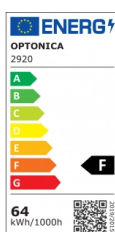

OPTONICA

Luce da Soffitto LED Rotonda Corpo Bianco

Potenza **Colore della luce**

• 64W

Luce calda

Stamps

Specifiche tecniche

Numero di catalogo	2920
Brand	Optonica
Product Code	PD36-A2
Power	64W
Energy Consumption	64 kWh/1000h
Input voltage	AC: 175-260V
Flux	4800 lm
FLUX per watt	75lm/W
IP	20
Dimmable	No
Correlated Color Temperature	3000K
Light Color	Luce calda
Wattage Equivalent	268W
EAN Code	3800156629202
Energy Efficiency Label	F
Beam angle	120°

Power Factor	0.9
On/Off Cycles	25 000x
Instant On	0.1s
Operating Frequency	50-60 Hz
Temperature	-20°C / +40°C
Ra ≥	80
Life span	25 000 Hours
Color Code	830
Body Color	White
LED Type	5630 SMD
Lumen maintenance at end of service life	70%
Size of product	φ600x80 mm
Size of package	600x60x600 mm
Size of Box	660x380x665 mm
Items per pack	1
Items per box	6
Material	PC
Gross weight	4,500 kg