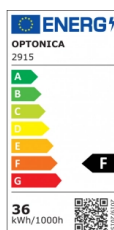

OPTONICA

Luce da Soffitto LED Rotonda Corpo Nero

Potenza Colore della luce

• 36W

Luce naturale

Stamps

Specifiche tecniche

Numero di catalogo	2915
Brand	Optonica
Product Code	PD36-A2
Power	36W
Energy Consumption	36 kWh/1000h
Input voltage	AC: 175-260V
Flux	2700 lm
FLUX per watt	75lm/W
IP	20
Dimmable	No
Correlated Color Temperature	4500K
Light Color	Luce naturale
Wattage Equivalent	160W
EAN Code	3800156629158
Energy Efficiency Label	F
Beam angle	120°

Power Factor	0.9
On/Off Cycles	25 000x
Instant On	0.1s
Operating Frequency	50-60 Hz
Temperature	-20°C / +40°C
Ra ≥	80
Life span	25 000 Hours
Weight of Product	2.130 kg
Color Code	845
Body Color	White
LED Type	5630 SMD
Lumen maintenance at end of service life	70%
Size of product	φ500x80 mm
Size of package	550x60x550 mm
Size of Box	560x380x565 mm
Items per pack	1
Items per box	6
Material	PC